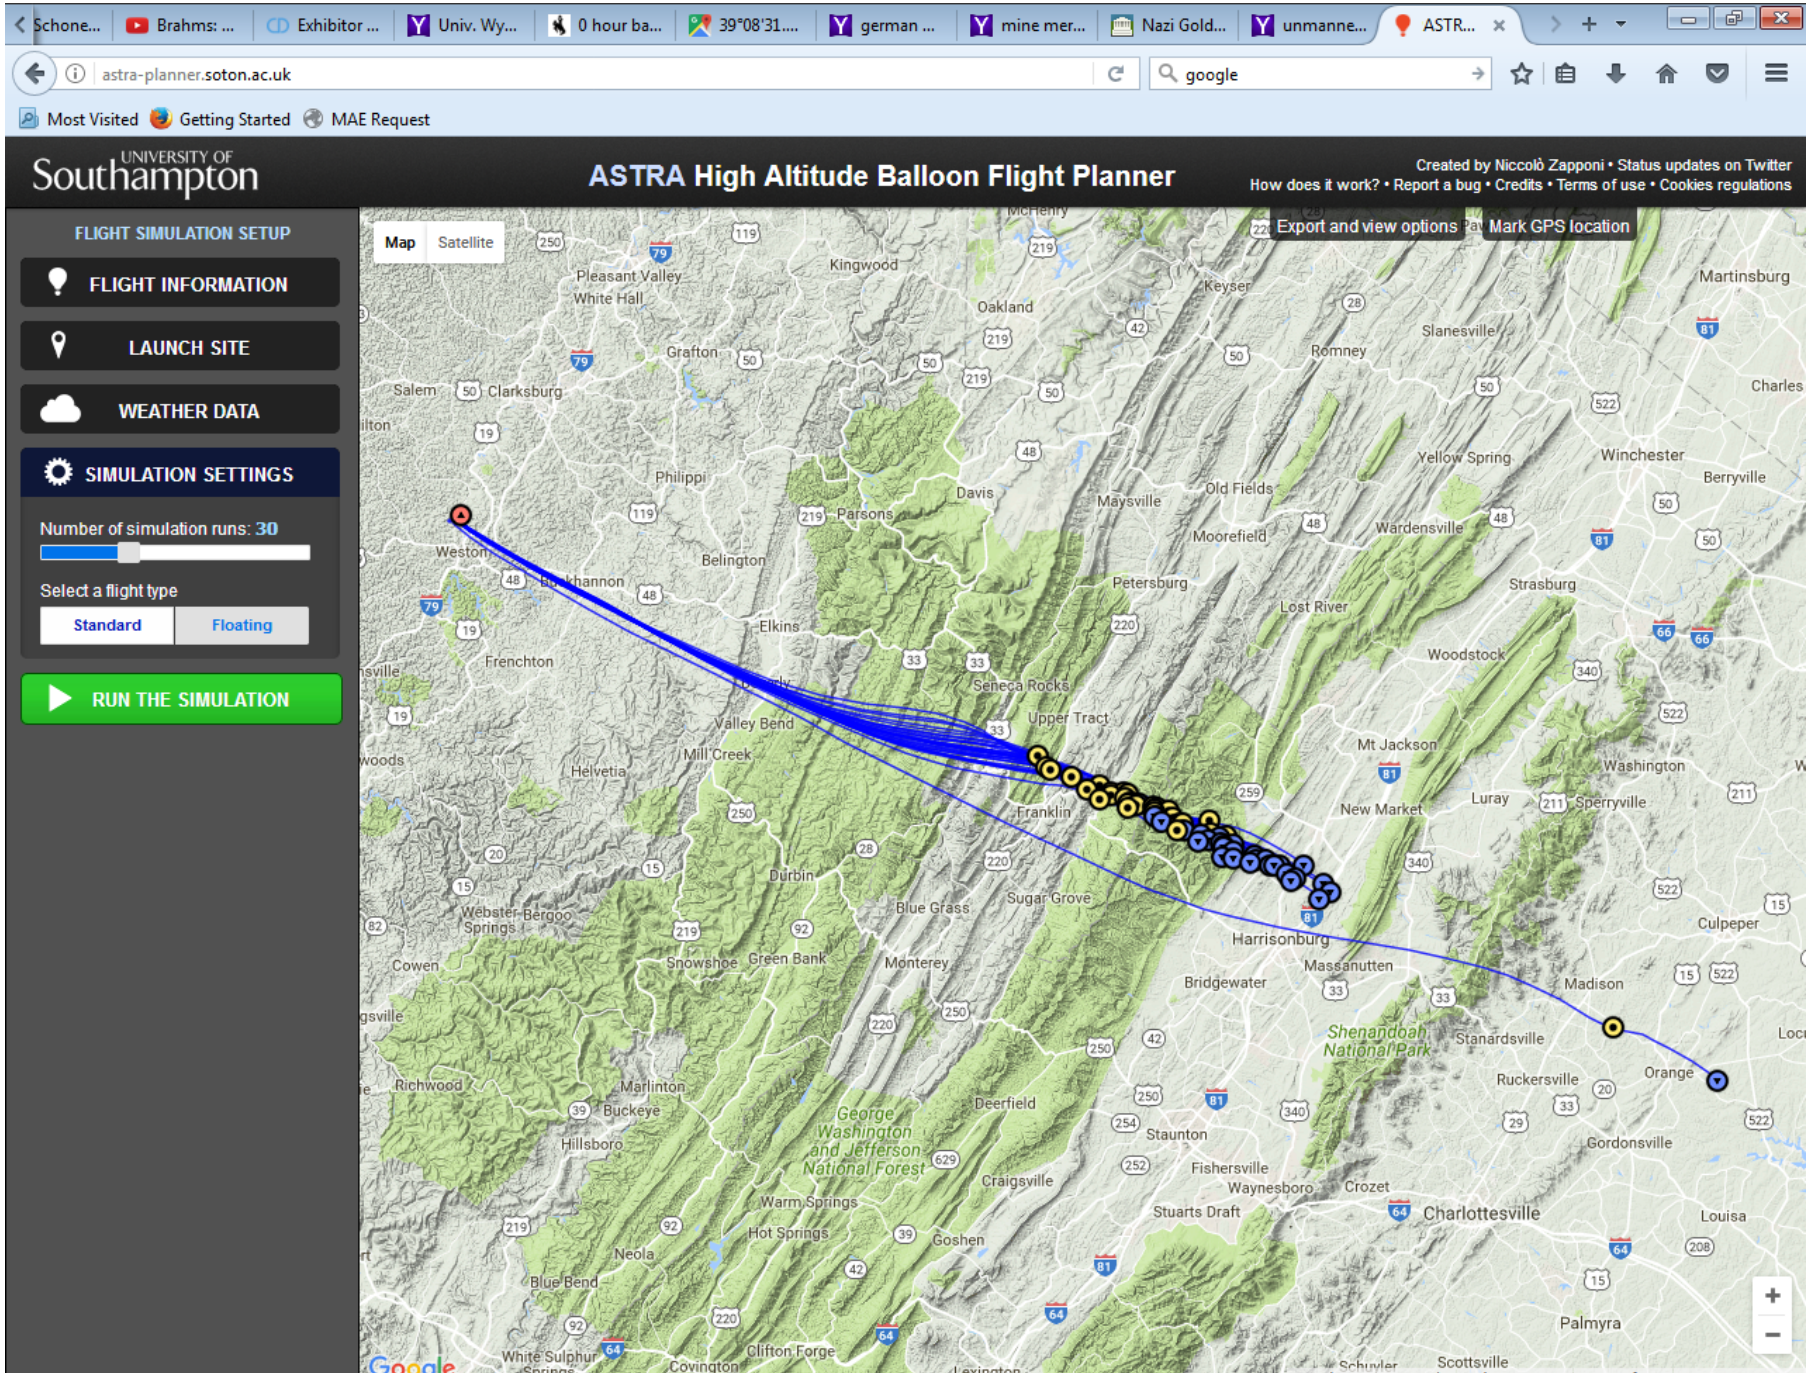

Prediction done at 6:00 AM 4/2/17 using Univ. Southampton prediction program & 4/2/17 winds

Prediction done at 6:00 AM 4/2/17 using Univ. Southampton prediction program & 4/2/17 winds

The screenshot displays the 'ASTRA High Altitude Balloon Flight Planner' web application. The browser's address bar shows the URL 'astra-planner.soton.ac.uk'. The application header includes the University of Southampton logo and the title 'ASTRA High Altitude Balloon Flight Planner'. A sidebar on the left contains navigation buttons: 'FLIGHT INFORMATION', 'LAUNCH SITE', 'WEATHER DATA', and 'SIMULATION SETTINGS'. Under 'SIMULATION SETTINGS', there is a slider for 'Number of simulation runs: 30' and a 'Select a flight type' section with 'Standard' and 'Floating' options. A prominent green 'RUN THE SIMULATION' button is at the bottom of the sidebar. The main map area shows a satellite view of a mountainous region with a blue flight path and a series of yellow and blue balloons along it. The map includes labels for various locations and roads. The browser's taskbar at the top shows several open tabs, including 'Schone...', 'Brahms: ...', 'Exhibitor ...', 'Univ. Wy...', '0 hour ba...', '39°08'31...', 'Y german ...', 'Y mine mer...', 'Nazi Gold...', 'Y unmanne...', and 'ASTR...'. The browser's address bar also shows a search bar with 'google' and navigation icons.