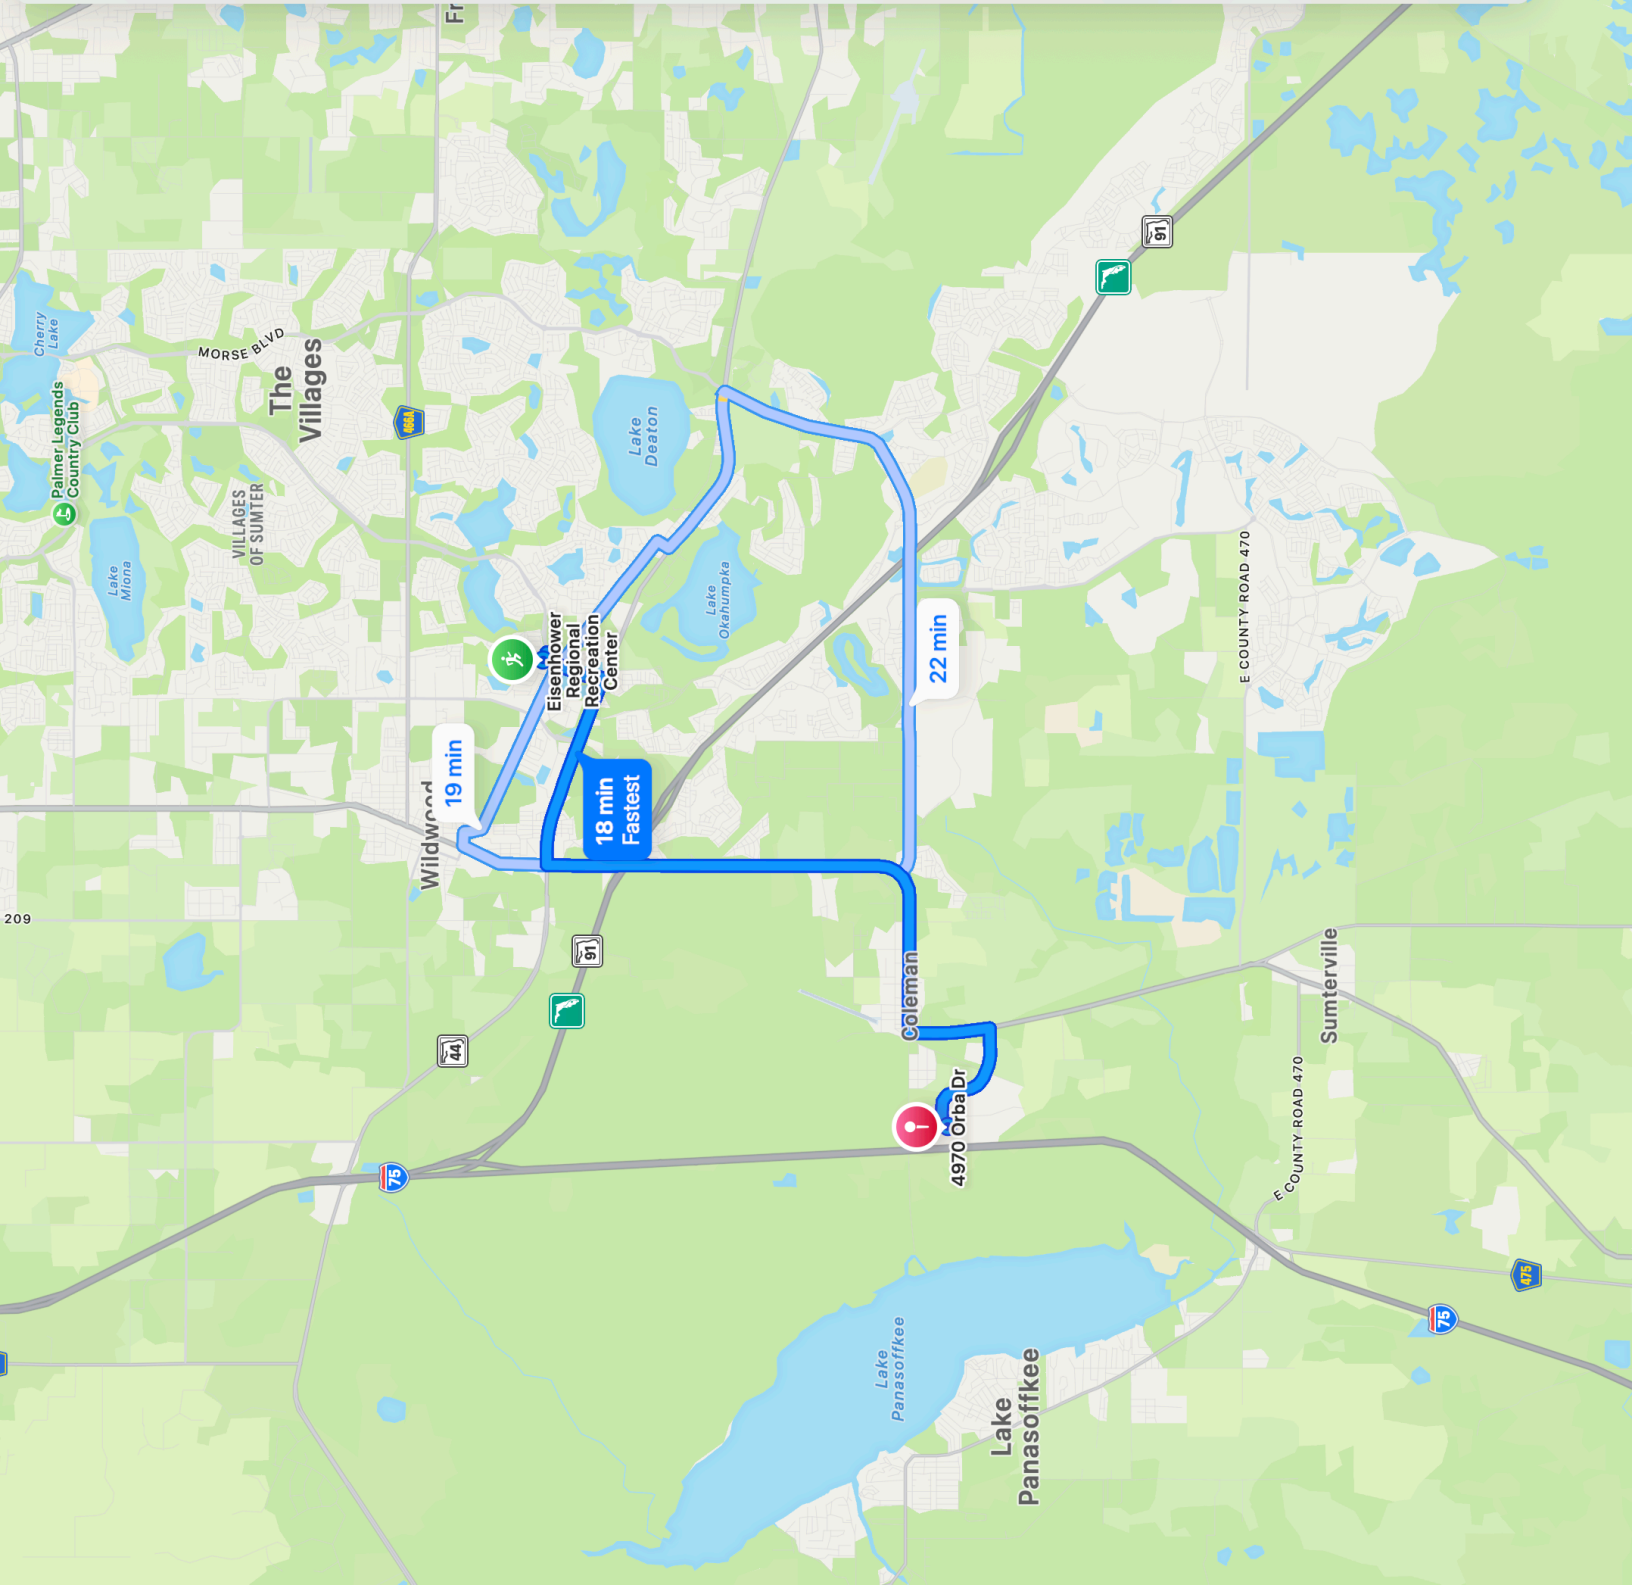

Eisenhower Regional Recreat...

4970 Orba Dr

Add Stop

Now

Plan

Options

- 3560 Buena Vista Blvd
 The Villages, FL 32162
 United States
 - 450 ft
 Turn right onto Buena Vista Blvd
 - 0.2 mi
 At the roundabout, take the second exit onto Buena Vista Blvd
 - 900 ft
 At the roundabout, take the second exit onto Buena Vista Blvd
 - 0.2 mi
 Turn right onto E SR-44
 - 1.8 mi
 Turn left onto S Main St
 - 4.7 mi
 Turn left onto S Commercial St
 - 0.7 mi
 Turn right onto County Road 525E
 - 0.9 mi
 Turn left onto Orba Dr
 - 0.2 mi
 Turn left
 - 70 ft
 Keep right
 - 200 ft
 The destination is on your right
- 4970 Orba Dr, Sumterville
 4970 Orba Dr, Sumterville, FL 32163, United States
- [Report an issue](#)

19 min