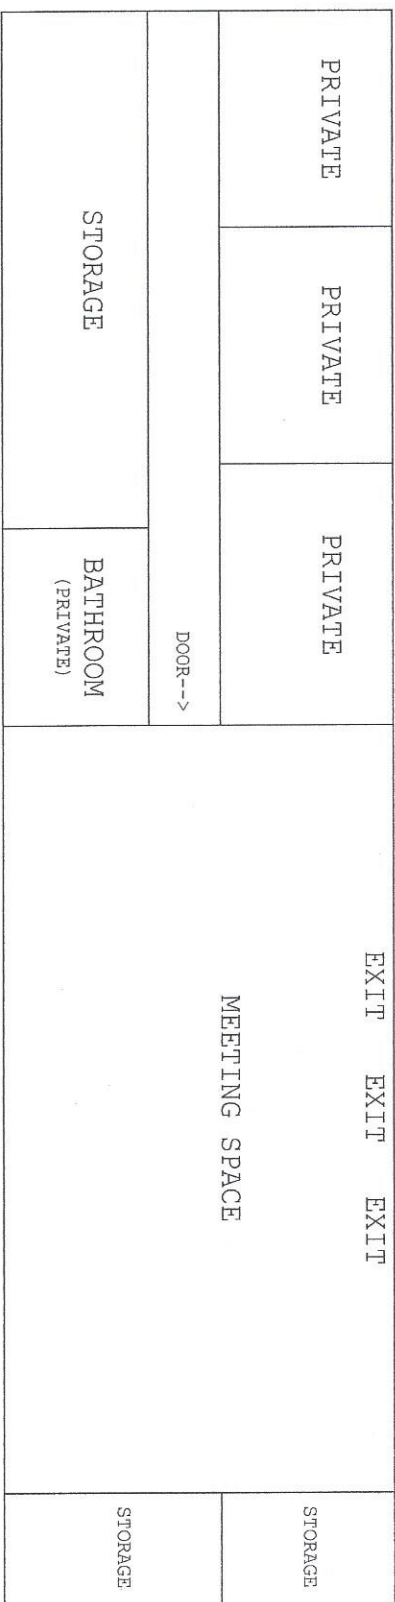

LETTIS LODGE

UPPER LEVEL

LOWER LEVEL

Minimum Guaranteed Number - 20

Maximum Bed Space - 32

Eight Rooms, Four Beds in Each Room