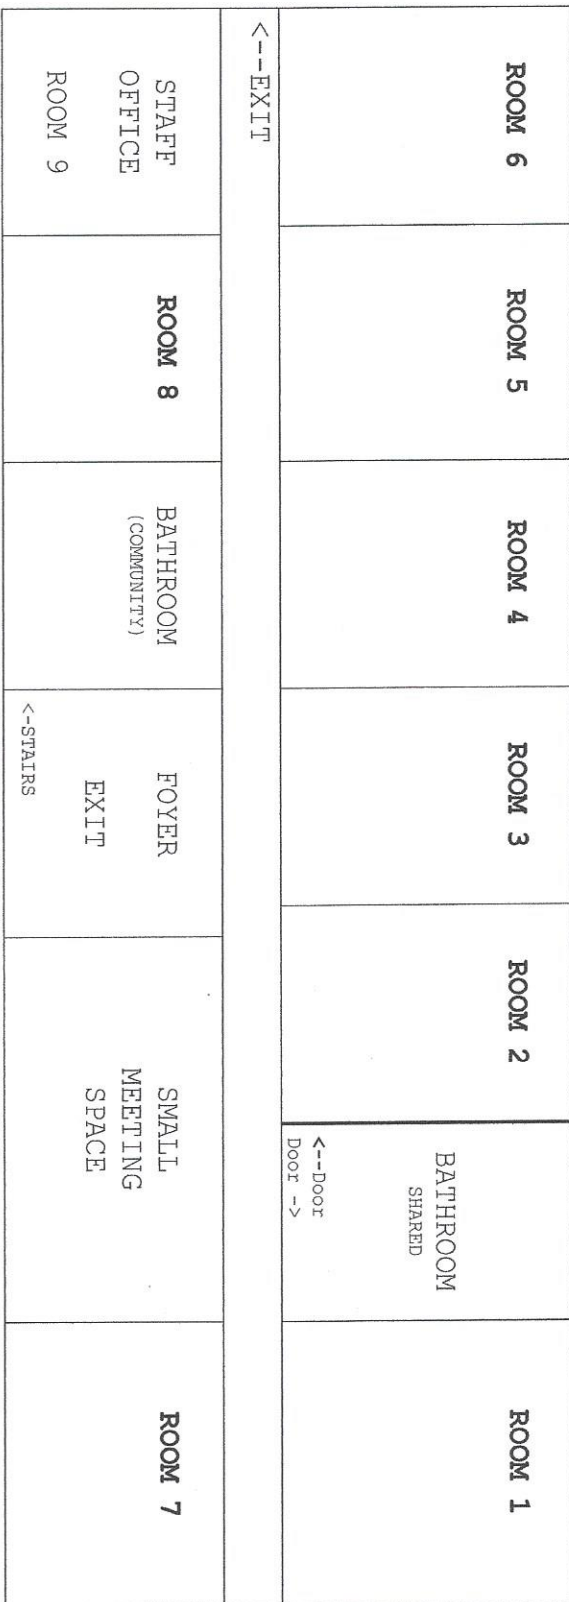

LETTIS LODGE

UPPER LEVEL

LOWER LEVEL

Minimum Guaranteed Number - 20

Maximum Bed Space - 32

Eight Rooms, Four Beds in Each Room