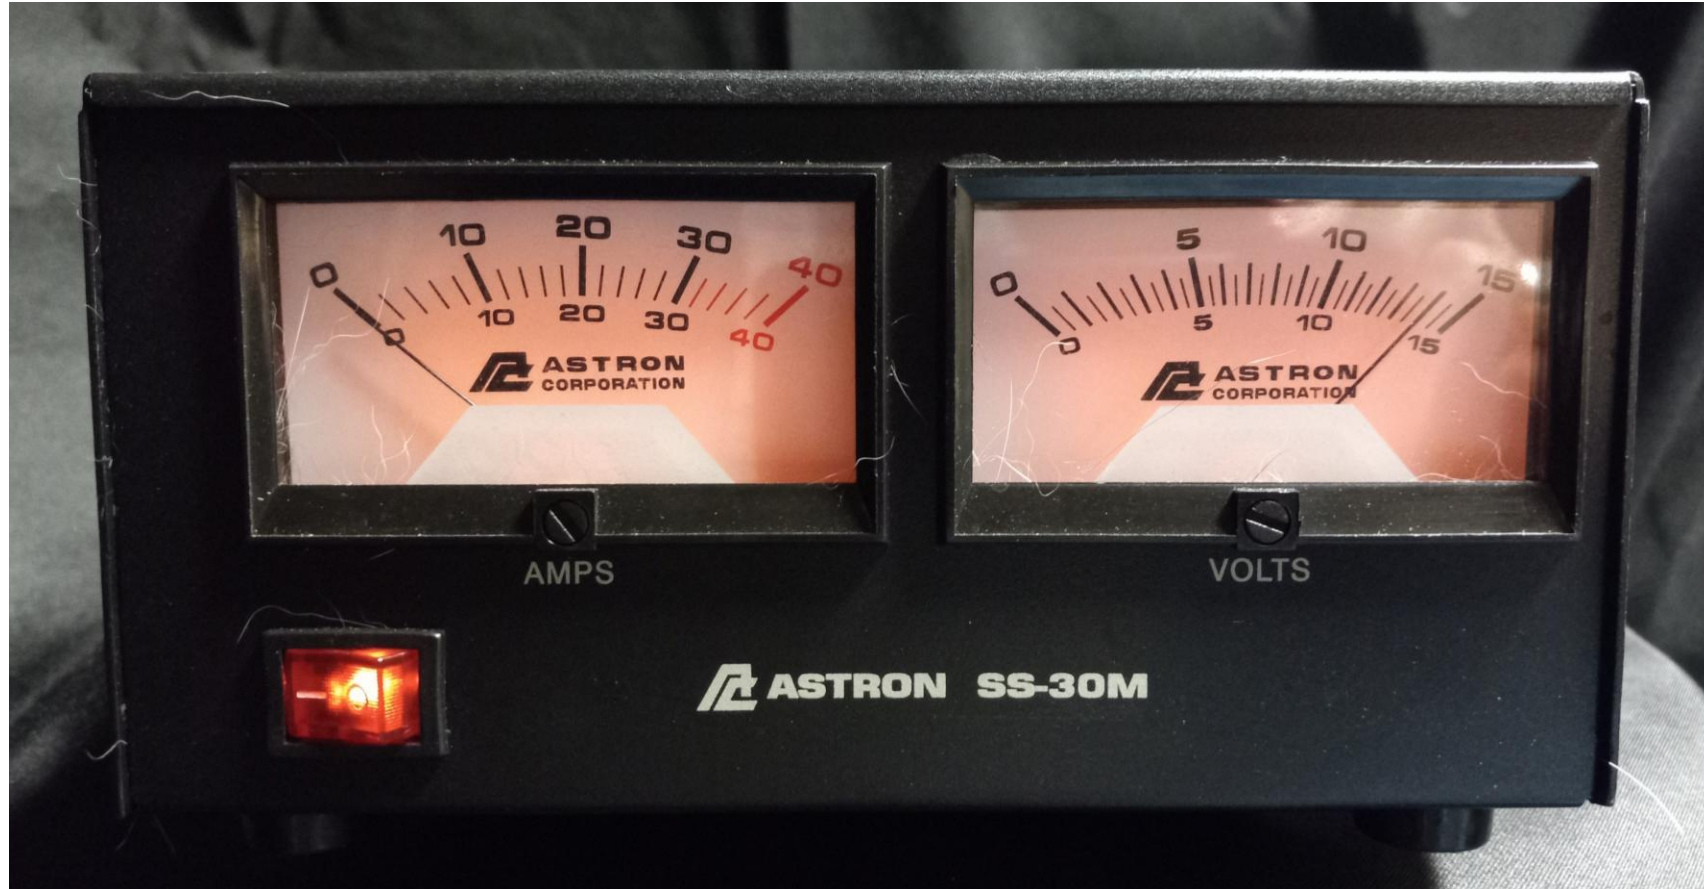

DIGITAL VECTOR HF WATT METER, LP100

\$275

**NORCAL QRP CLUB (KIT NEVER ASSEMBLED)
(SEE AK1P SAN JOSE, CA DEC 5, 2005)
\$25**

ASTRON POWER SUPPLY, SS 25M
\$100

ASTRON POWER SUPPLY, SS-30M

\$125

COMTEK ARRAY SWITCH, MODEL PVS2
\$50