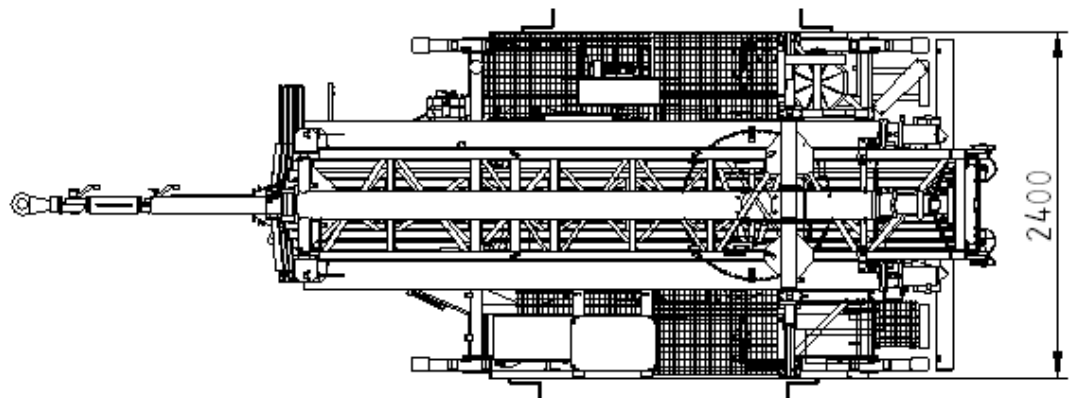

1.2.0 Technical Data

1.2.1 Dimensions and Weights

Antenna mast in transport position

- Dimensional drawings (measures in mm)-

Length	:	6.700 mm
Width	:	2.400 mm
Height	:	2.950 mm
Weight	:	4.030 kg