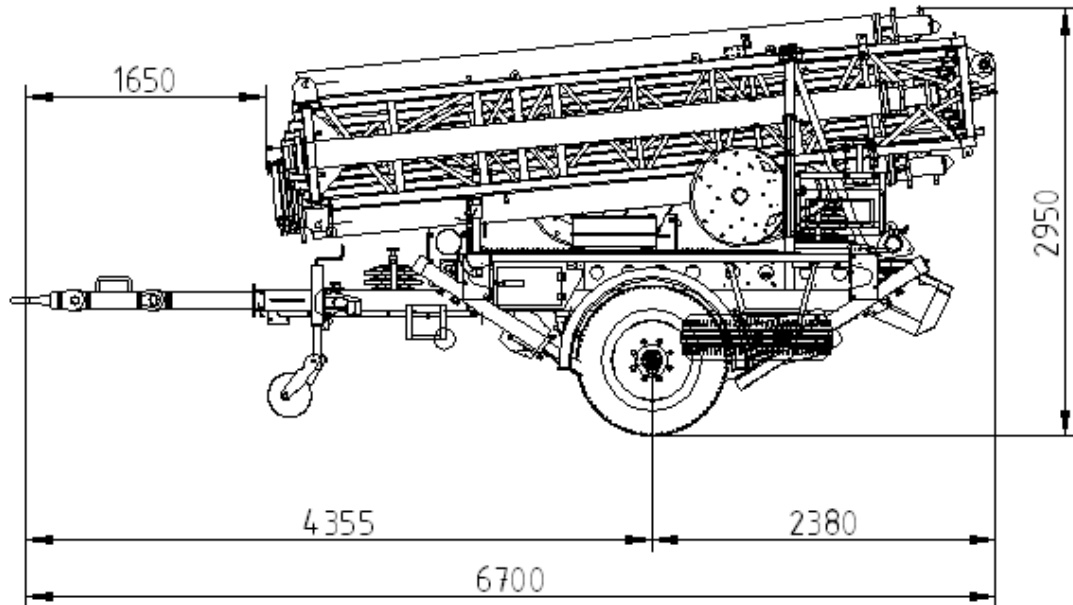

1.2.0 Technical Data

1.2.1 Dimensions and Weights

Antenna mast in transport position

- Dimensional drawings (measures in mm)-

Length	:	6.700 mm
Width	:	2.400 mm
Height	:	2.950 mm
Weight	:	4.030 kg