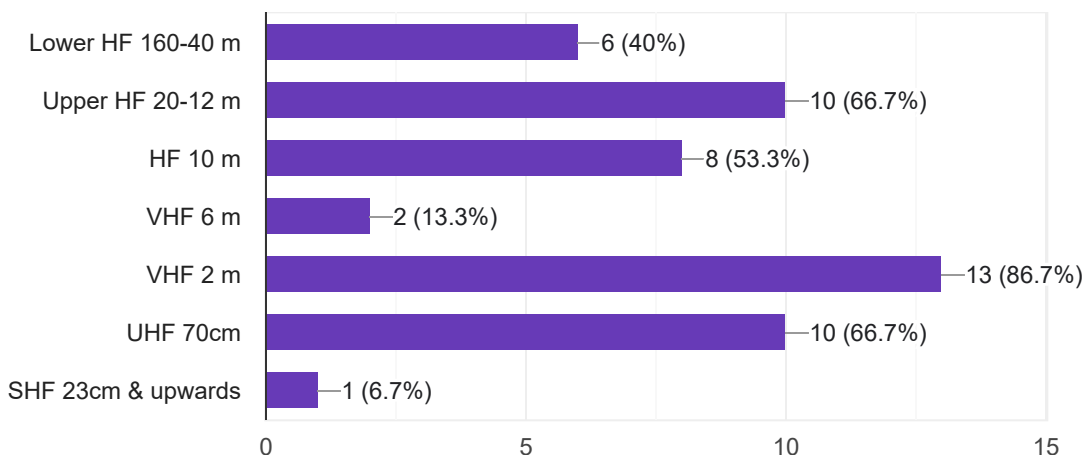

Which Ham Bands are you active on?

15 responses