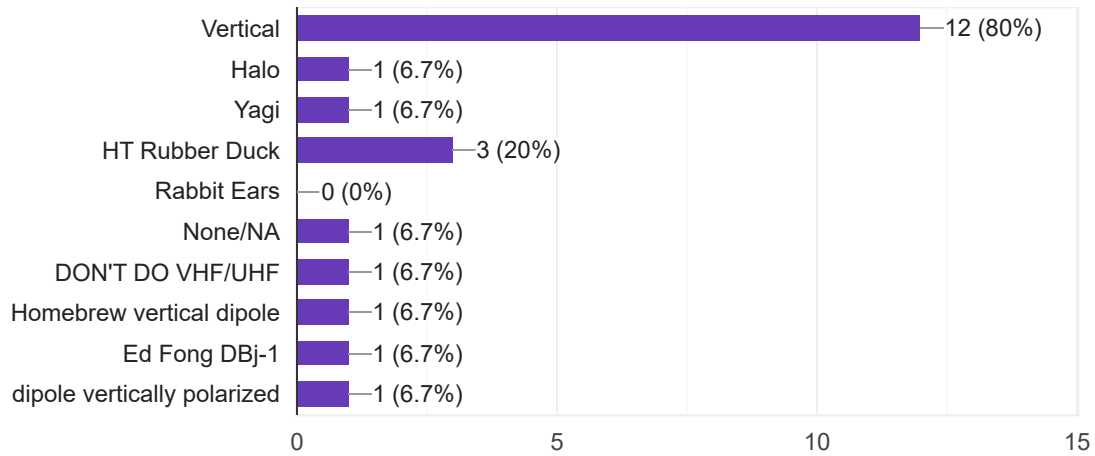

What type of Antenna(s) are you using for VHF?

Copy

15 responses