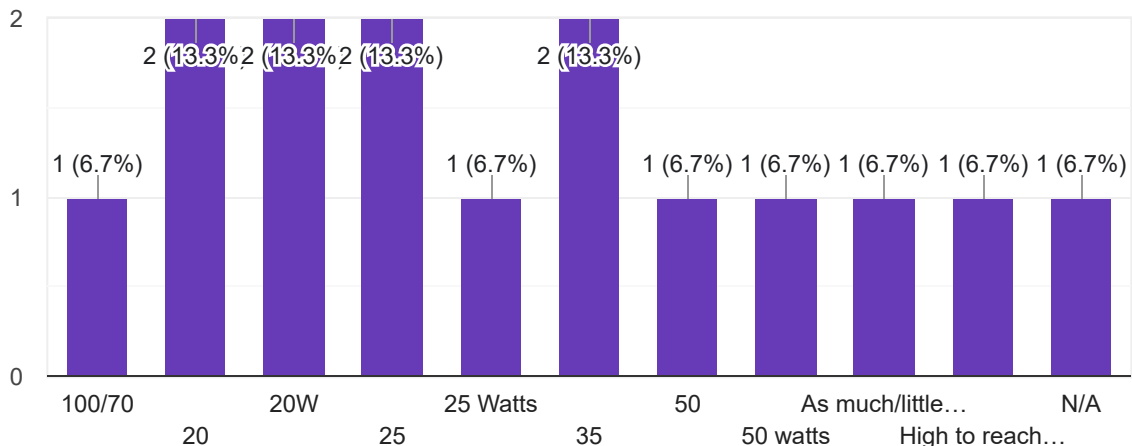

What Rig are you using for VHF/UHF TX/RX?

Copy

15 responses

Typically, what Output Power are you using for VHF/UHF TX (PEP Watts)?

Copy

15 responses

What type of Antenna(s) are you using for VHF?

 Copy