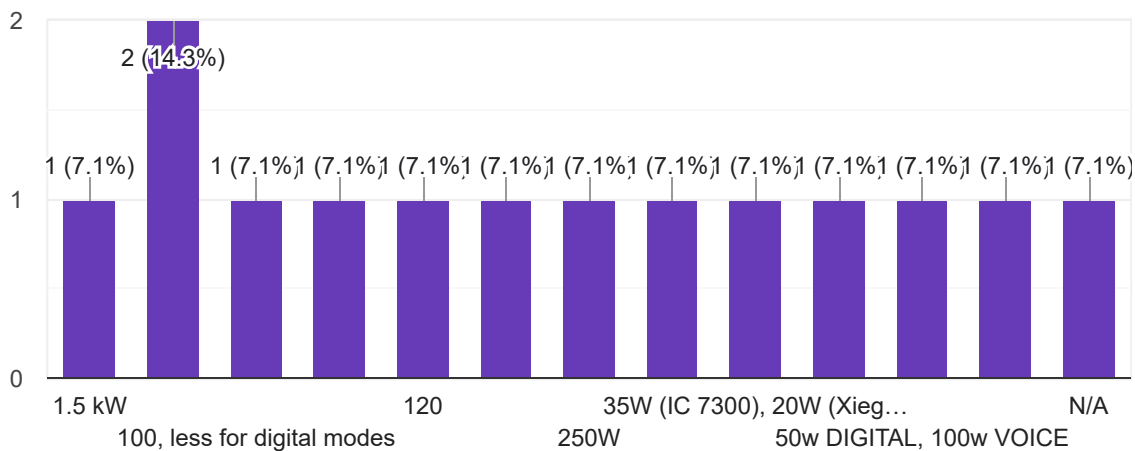

Typically, what Output Power are you using for HF TX (PEP Watts)?

14 responses