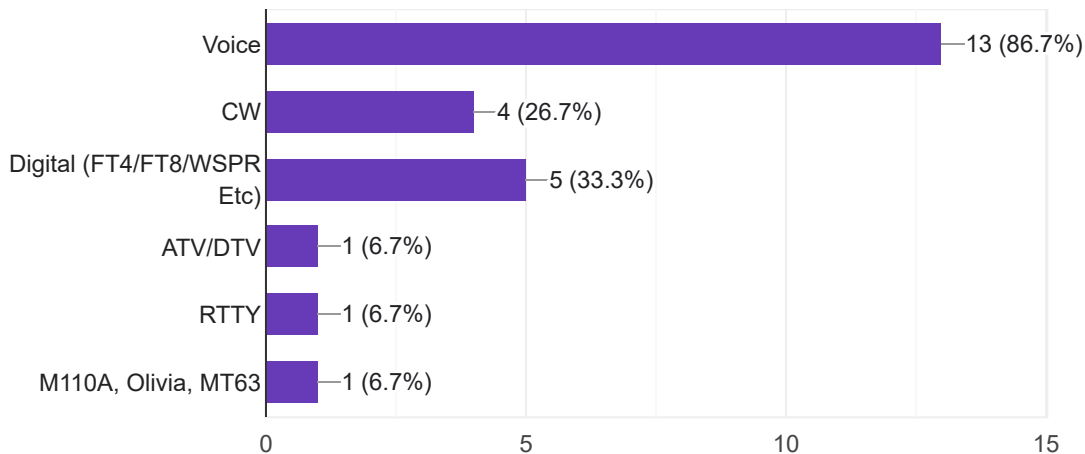

What types of Transmission are you using?

Copy

15 responses