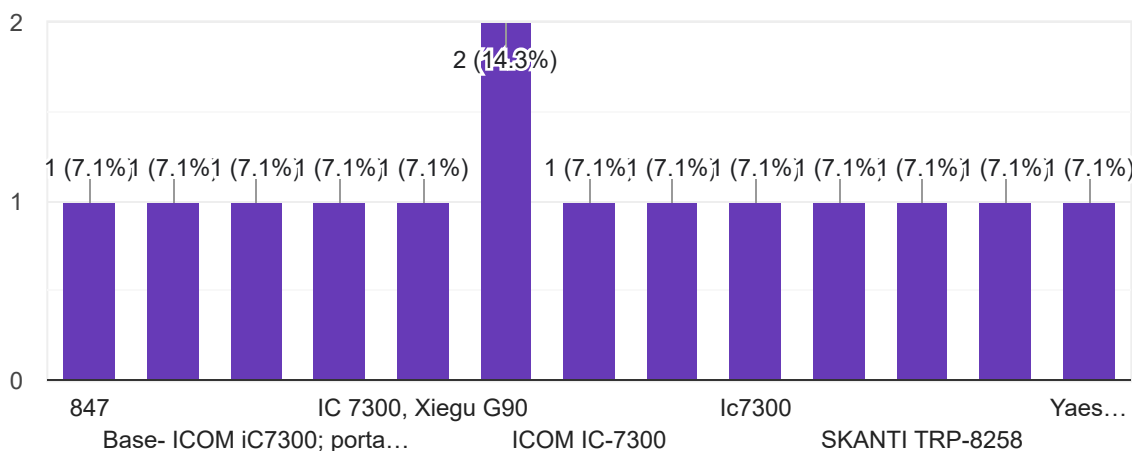

Where do you operate from?

Copy

14 responses

If 'Base Station', what is your Grid Ref? (Ex. 'EL29xx')

Copy

12 responses

What types of Transmission are you using?

Copy

15 responses

Which Ham Bands are you active on?

15 responses

What Rig are you using for HF TX/RX?

14 responses

Typically, what Output Power are you using for HF TX (PEP Watts)?

14 responses

What's the max. distance HF QSO you've had in 2023? (In Miles)