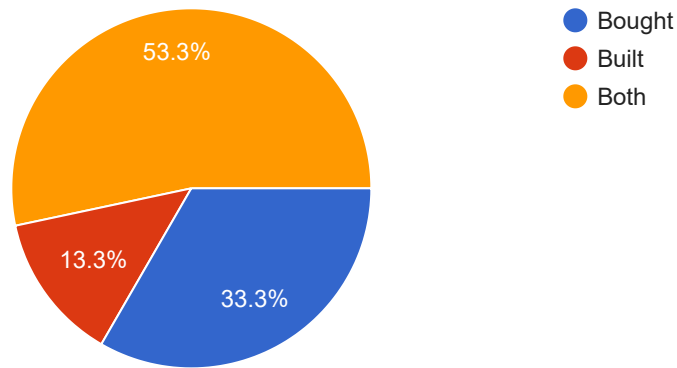

Did you buy or build your Antenna(s)?

Copy

15 responses