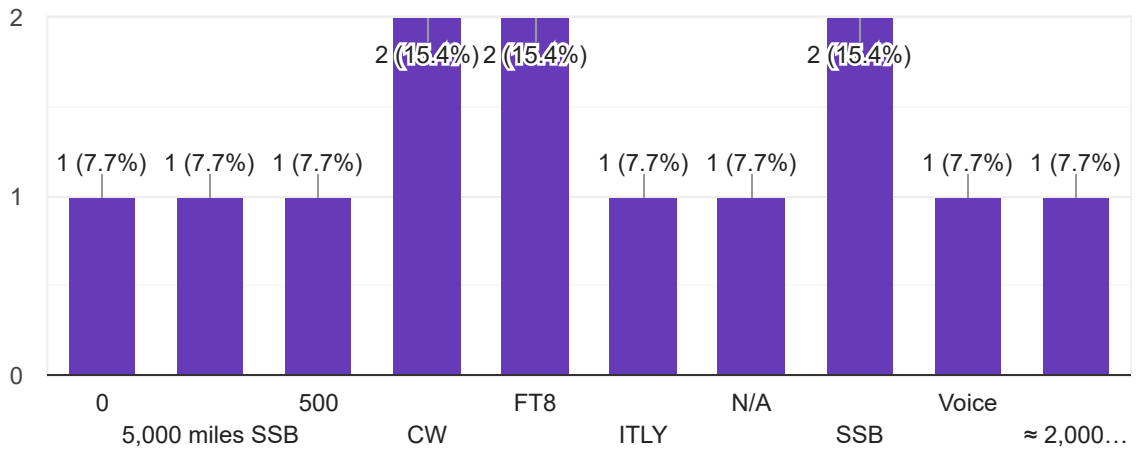

What was the HF Max. Distance QSO Mode?

13 responses