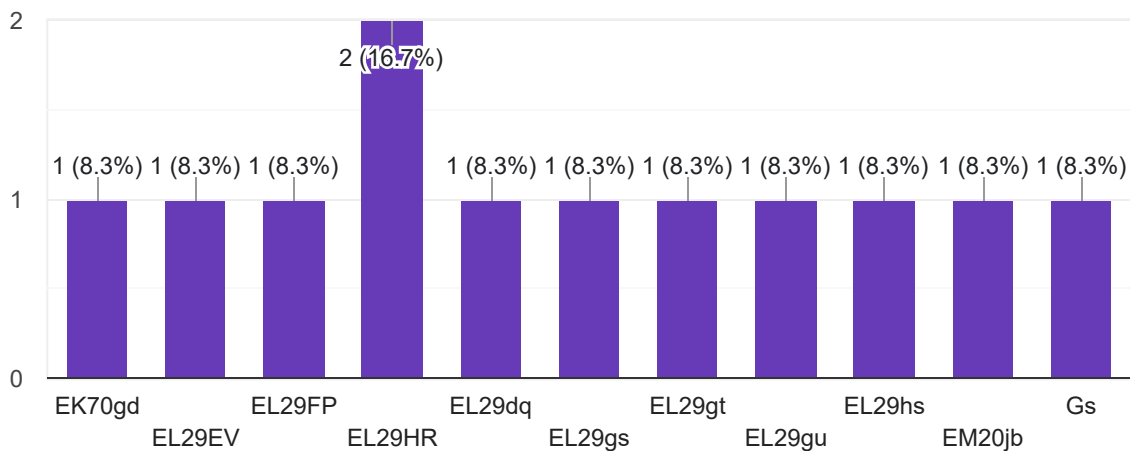

Where do you operate from?

Copy

14 responses

If 'Base Station', what is your Grid Ref? (Ex. 'EL29xx')

Copy

12 responses

What types of Transmission are you using?

Copy