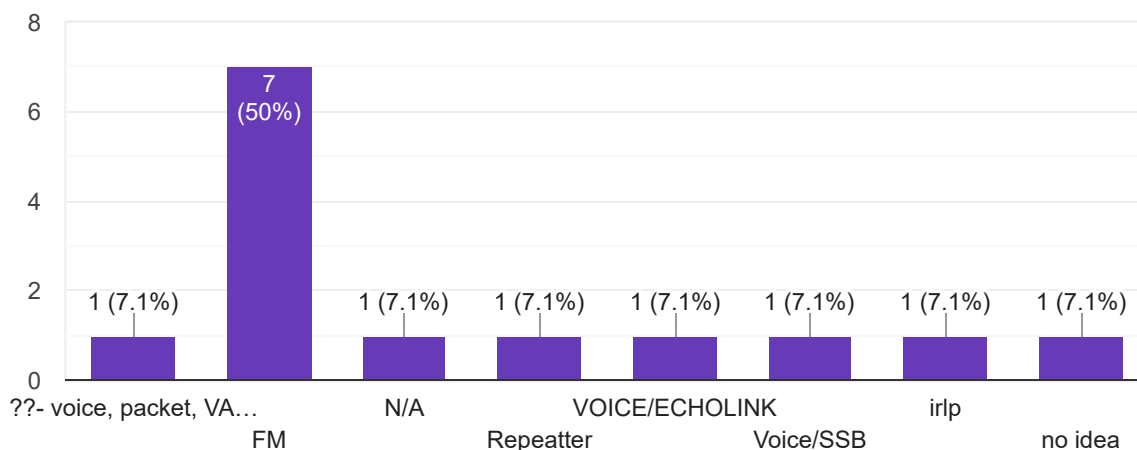

What Mode for your Max. distance VHF/UHF QSO?

Copy

14 responses

How interested would you be in attending Club presentations on Antenna construction?

Copy

15 responses