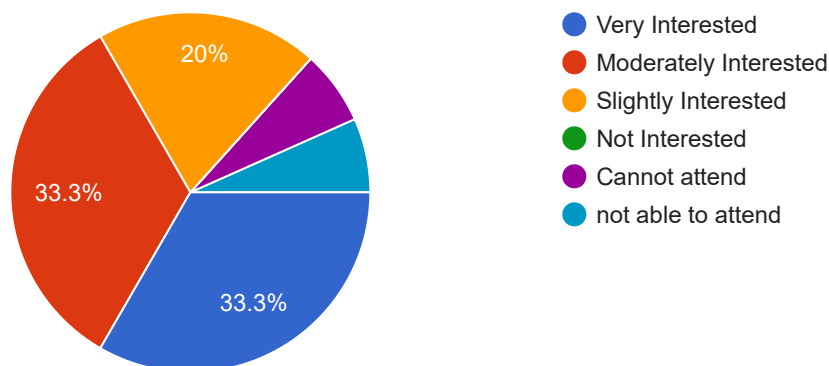

Would you be prepared to make a presentation to the Club on Antenna construction?

Copy

15 responses