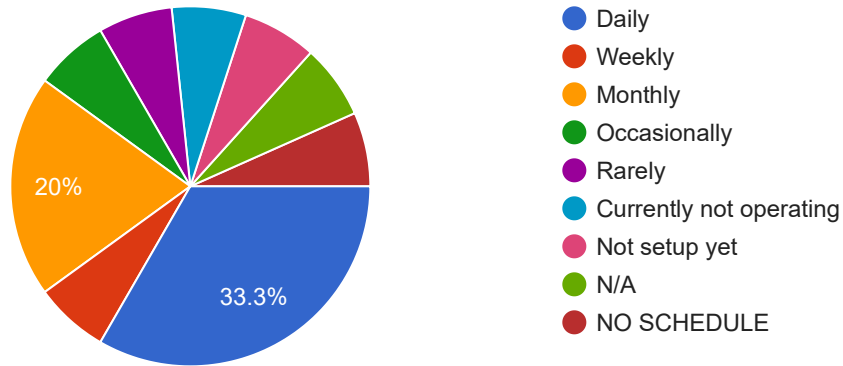

What Rig are you using for VHF/UHF TX/RX?

Copy

15 responses

Typically, what Output Power are you using for VHF/UHF TX (PEP Watts)?

Copy

15 responses

What type of Antenna(s) are you using for VHF?

 Copy