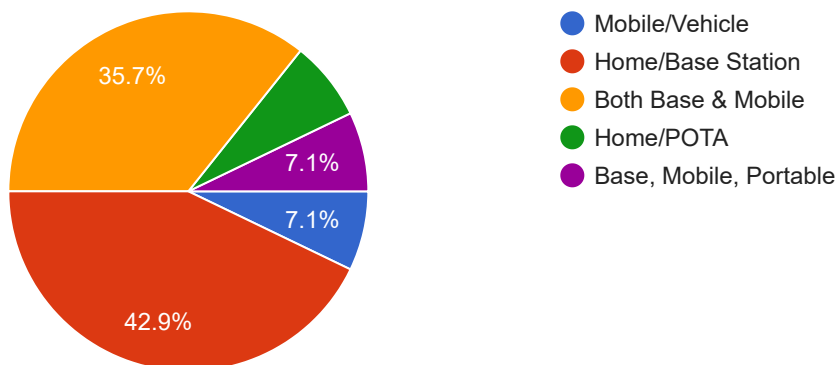

Where do you operate from?

Copy

14 responses

If 'Base Station', what is your Grid Ref? (Ex. 'EL29xx')

Copy

12 responses

What types of Transmission are you using?

Copy