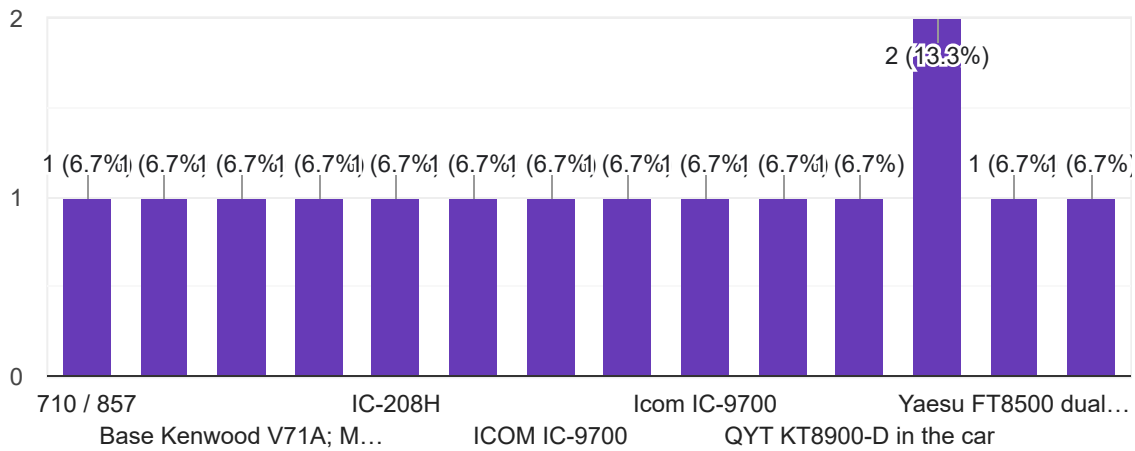

What Rig are you using for VHF/UHF TX/RX?

Copy

15 responses