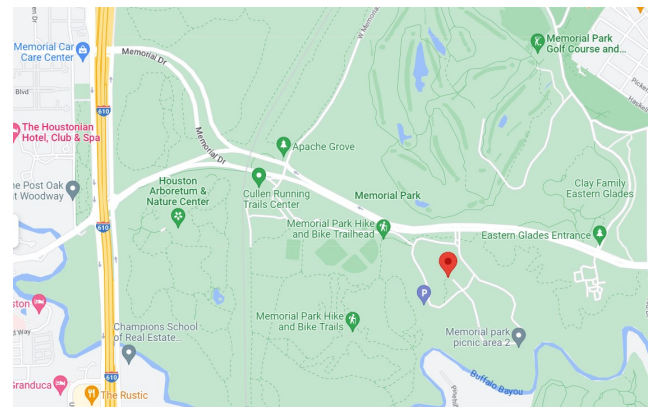

Radio In the Park

Saturday, April 29th 10am—3pm

Memorial park

S. Picnic Lane, South of memorial Drive

Come and Join us for a day of radio , meet & greet, public education, and Portable Stations. Amateur Radio (HAM), GMRS, REACT, FRS and other Radio Communications!

Directions:

From 610 West Loop—Head east on Memorial Drive, Right turn on S Picnic Ln

From Down town—Head west on Memorial Drive, Left Turn on S Picnic Ln

Look for our Radio Communication banner, and the antennas!

Talk in Frequency 444.500 +5mhz PL100

QR Code links to google map

SETAC—South East Texas Amateur Club

Texas GMRS

Houston/Galveston React

And more! All are welcome!