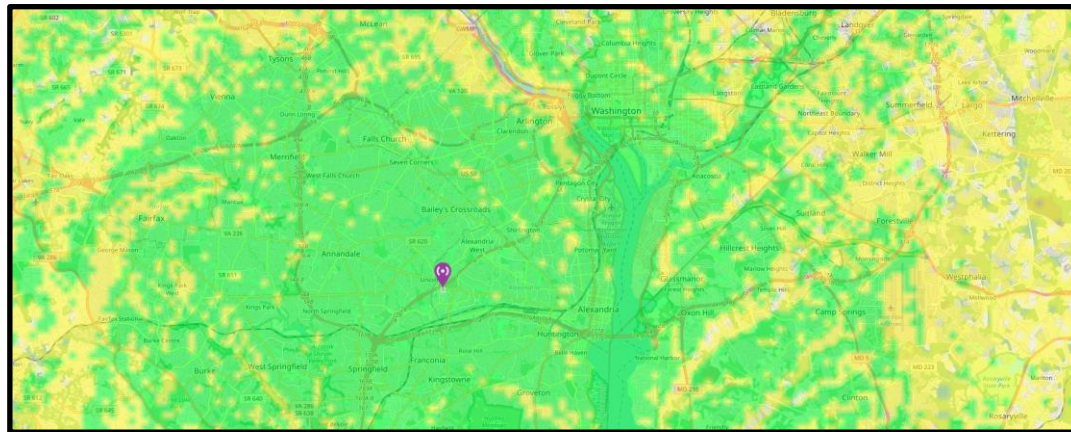

Notice of New Wide-Area Repeater Coverage for GMRS

Wide-Area Coverage from Alexandria

City of Alexandria Coverage

Repeater KAB7046 (KB4PGC)

- GMRS Channel 17 (462/467.600MHz)
- Open access PL Code 141.3 Hz (EIA 4A)
- New location at Landmark with 425 ft elevation
- GMRS 600 repeater
- Repeater Wide-Area coverage out to 15 miles
- Sysop – Michael Trahos, KB4PGC