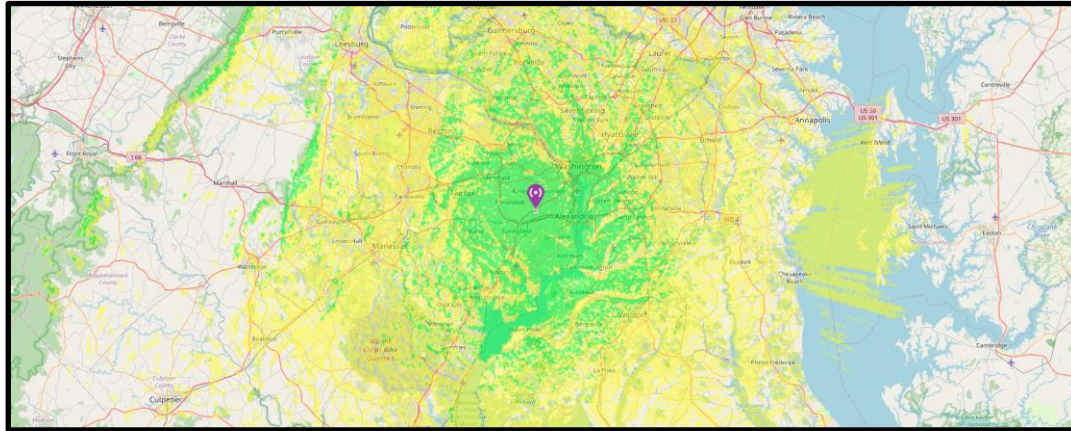

Notice of New Wide-Area Repeater Coverage for GMRS

Wide-Area Coverage from Alexandria

City of Alexandria Coverage

Repeater KAB7046 (KB4PGC)

- GMRS Channel 17 (462/467.600MHz)
- Open access PL Code 141.3 Hz (EIA 4A)
- New location at Landmark with 425 ft elevation
- GMRS 600 repeater
- Repeater Wide-Area coverage out to 15 miles
- Sysop – Michael Trahos, KB4PGC