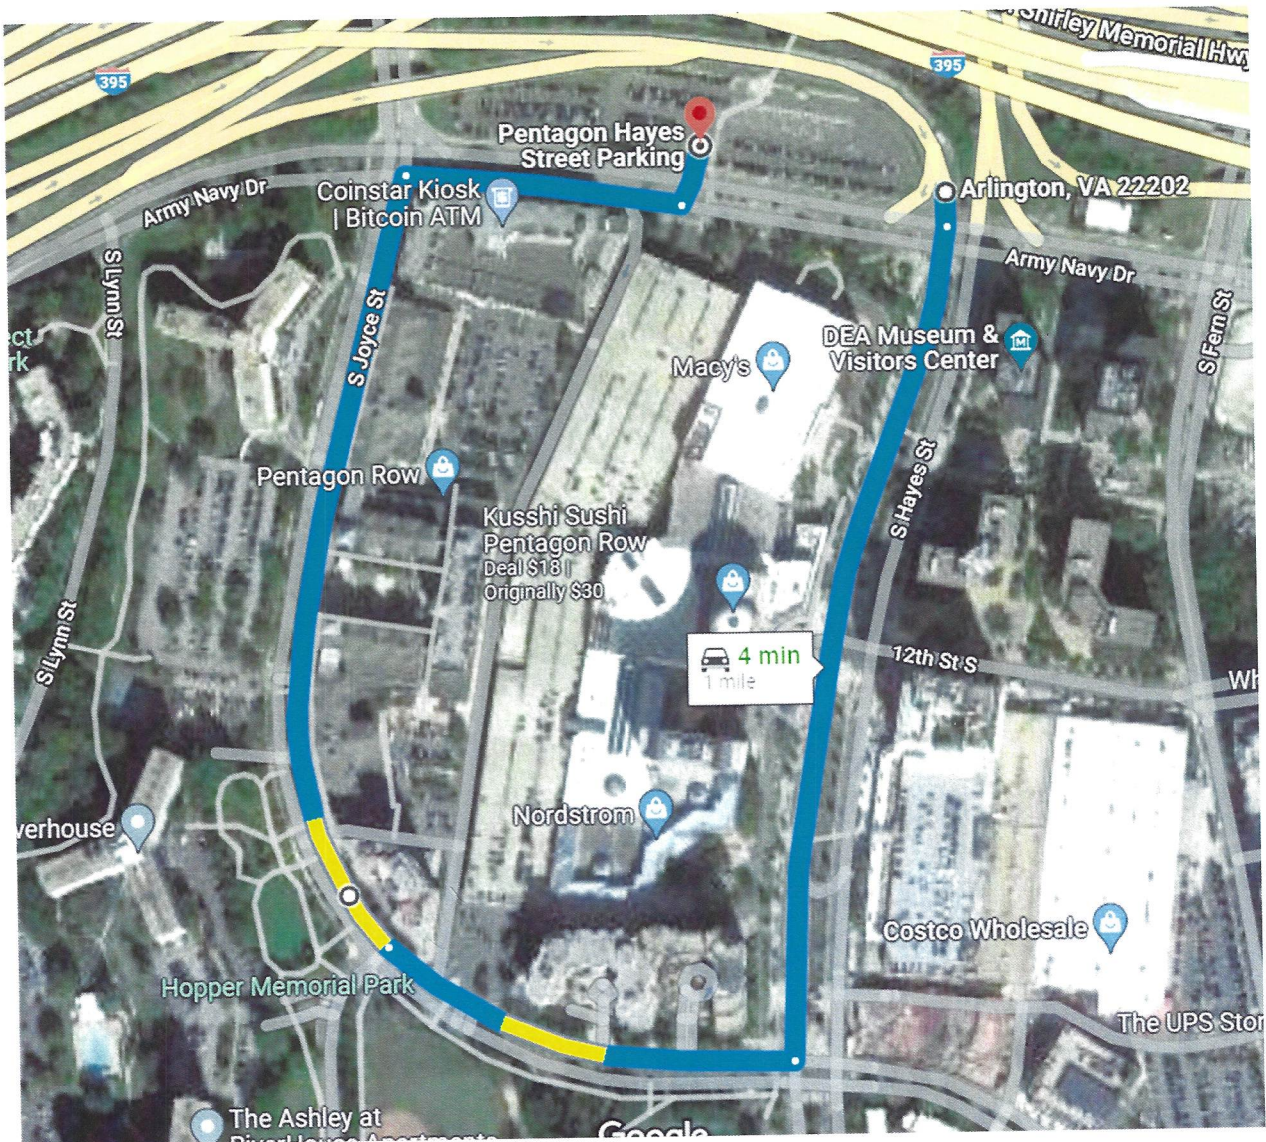

F

Driving Directions Hayes Street Lot

Around Detour

- Continue straight at Army Navy Drive on S Hayes St
- Continue onto S Hayes St
- Turn right onto 15th St S
- Continue onto S Joyce St
- Turn right onto Army Navy Drive
- Turn left into Hayes Street Lot.

Driving Directions Hayes Street Lot

Exiting Lot

Turn right out of lot onto Army Navy Drive

Turn left onto S Joyce Street

Continue on 15th St S

Turn right onto US-1 N