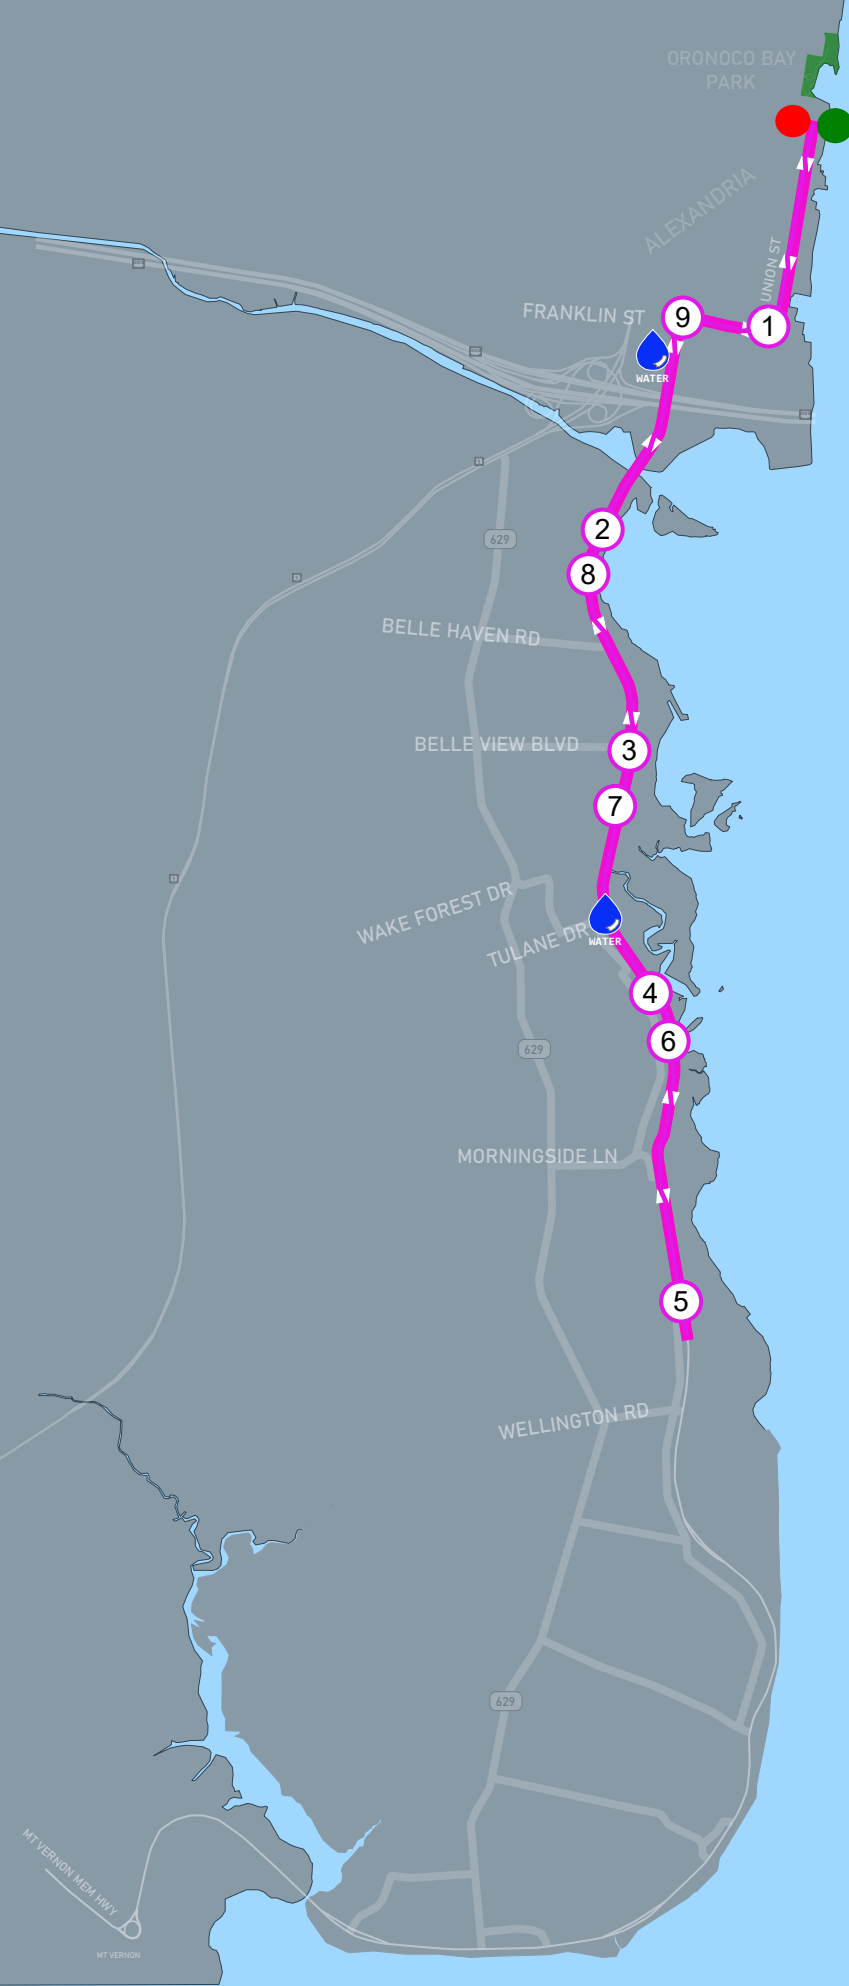

10 Mile Course Map

KEY

-  START
-  FINISH
-  WATER
-  MILE MARKER