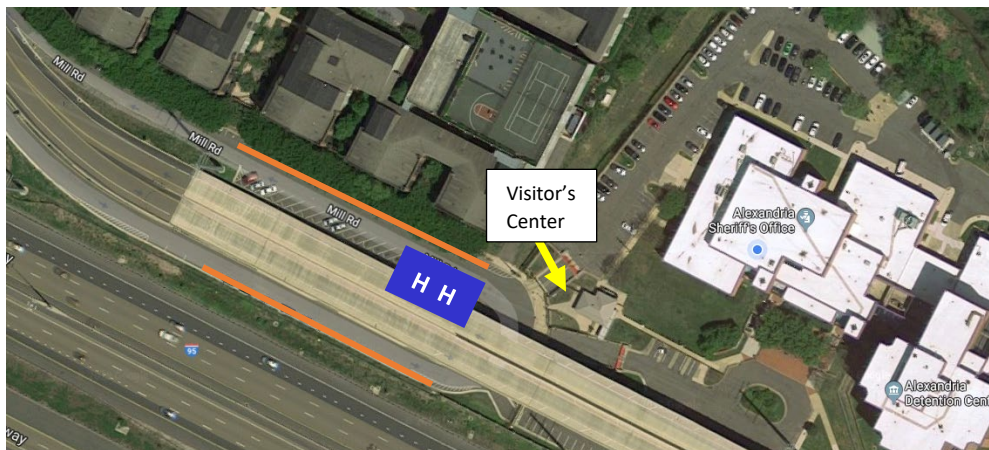

Parking Options – Alexandria Emergency Operations Center

2003 Mill Road, 3rd Floor, Alexandria, VA 22314

703-746-6105

All personnel will enter through the Sherriff's Office Visitor Center. Carpooling or commuting by Metro is highly Recommended. Make sure you allow time to get through security upon arrival.

Street parking outside facility entrance is 3 hour parking

2 hour street parking (metered) available on Eisenhower Ave

All day paid parking (\$8) available next to the Eisenhower Ave Metro Station

Two handicap parking spots are available on Mill Road, near the visitor's center. They are located on the left side closest to the overpass.