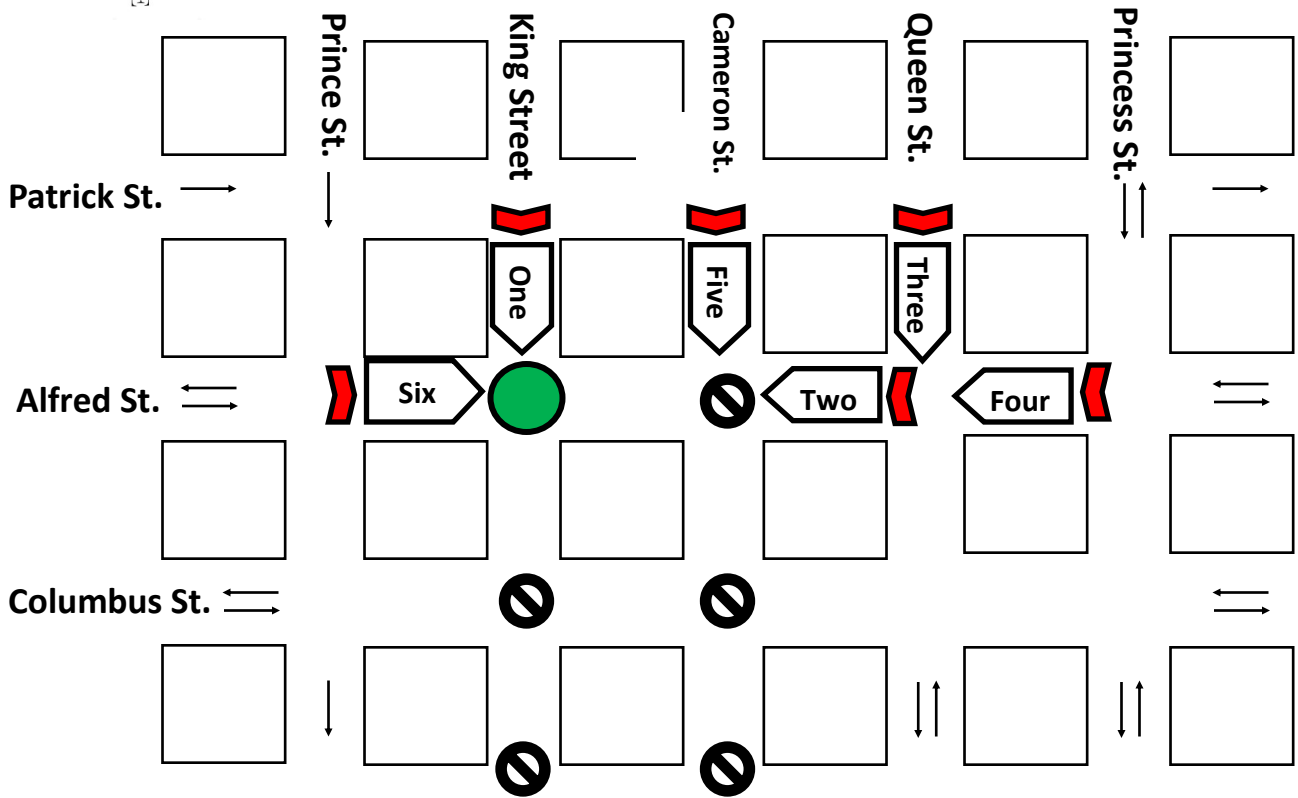

2019 St. Patrick's Day Parade Route

2019 St. Patrick's Day Parade in Alexandria

Division Staging Areas

Your unit should be facing in the direction that the  is pointing

Div. 1 - Military District of Washington—King Street, between Alfred and Patrick Streets

- Enter from Patrick St. onto King Street

Div. 2 - Celtic Division—Alfred Street, between Cameron and Queen Streets

- Enter Queen St. from Columbus Street, turn left onto Alfred Street

Div. 3 - Harp Division—Queen Street, between Alfred and Patrick Streets

- Enter from Patrick Street onto Queen Street

Div. 4 - Rodney Division—Alfred Street, between Queen and Princess Streets

- Enter from Princess Street onto Alfred Street

Div. 5 - Emerald Division—Cameron Street, between Alfred and Patrick Streets

- Enter from Patrick St. onto Cameron Street

Div. 6 - Shamrock Division—Alfred Street between King and Prince Streets

- Enter from Prince St. onto Alfred Street