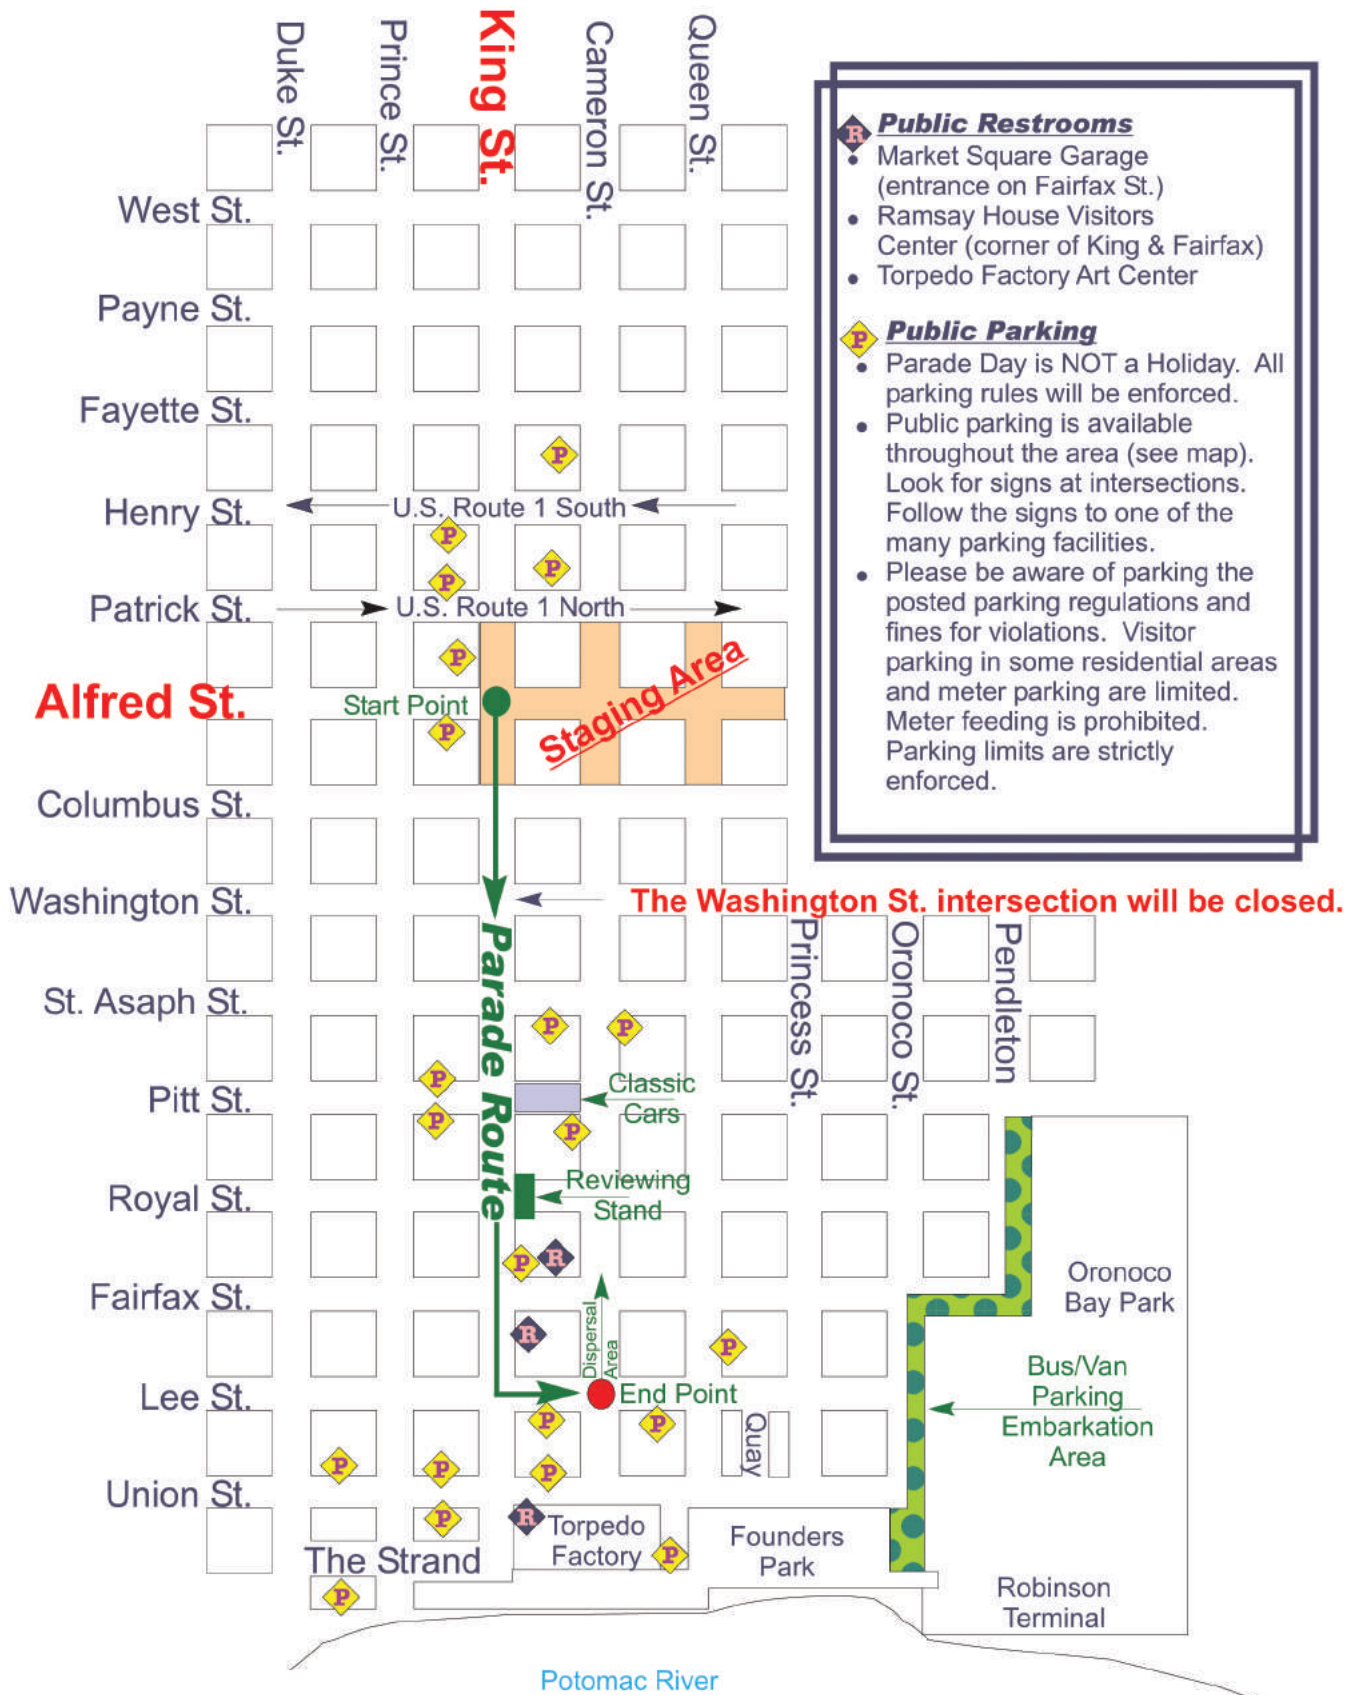

2019 St. Patrick's Day Parade Route

2019 St. Patrick's Day Parade in Alexandria

Division Staging Areas

Your unit should be facing in the direction that the  is pointing

Div. 1 - Military District of Washington—King Street, between Alfred and Patrick Streets

- Enter from Patrick St. onto King Street

Div. 2 - Celtic Division—Alfred Street, between Cameron and Queen Streets

- Enter Queen St. from Columbus Street, turn left onto Alfred Street

Div. 3 - Harp Division—Queen Street, between Alfred and Patrick Streets

- Enter from Patrick Street onto Queen Street

Div. 4 - Rodney Division—Alfred Street, between Queen and Princess Streets

- Enter from Princess Street onto Alfred Street

Div. 5 - Emerald Division—Cameron Street, between Alfred and Patrick Streets

- Enter from Patrick St. onto Cameron Street

Div. 6 - Shamrock Division—Alfred Street between King and Prince Streets

- Enter from Prince St. onto Alfred Street